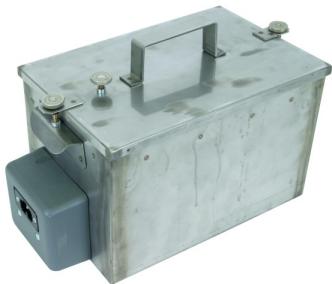

NFG MS Refilling Device

Accessories

OEB NFG MS (785 264)

Made of stainless steel, with cover and vent screw.

Type	OEB NFG MS
Part No.	785 264
Capacity (heating element)	950 W
Dimensions	320 x 166 x 195 mm
Weight	2,5 kg
Customs tariff number (Comb. Nomenclature EU)	85359000
GTIN	4013364098206
PU	1 pc(s)