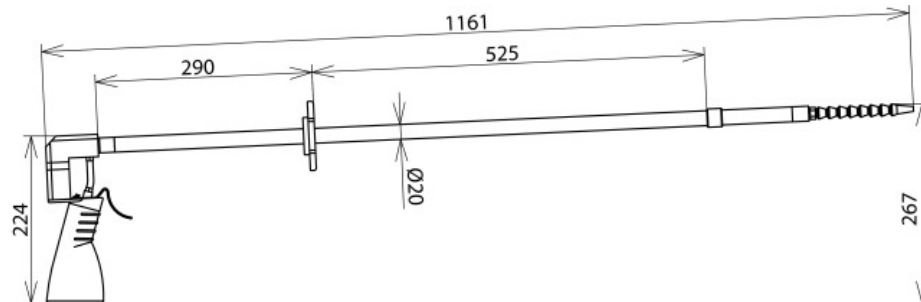

HOEL 36 20 1100 (785 399)

Figure without obligation

Figure without obligation

Type	HOEL 36 20 1100
Part No.	785 399
Nominal voltage (U _N)	Up to 36 kV
Total length (l _o)	1160 mm
Insertion depth (l _i)	280 mm
Length (handle) (l _h)	290 mm
Diameter	20 mm
Volume (oil container)	200 ml
Temperature range	+5 °C ... +50 °C
Standard	Based on DIN VDE 0681-1 and DIN VDE 0682-621
For use at	*
Accessory	Extension (500 mm) (Part No. 785 398)
Weight	757 g
Customs tariff number (Comb. Nomenclature EU)	85359000
GTIN	4013364146525
PU	1 pc(s)