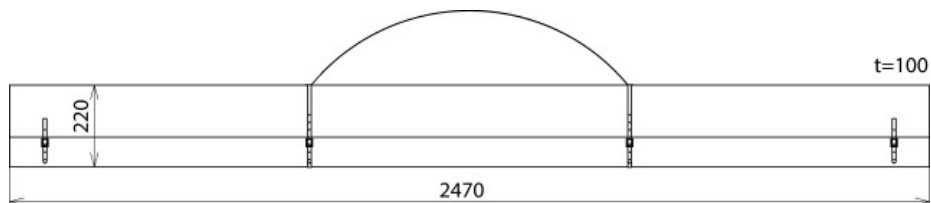

KLT 247 10 22 (766 602)

Figure without obligation

Figure without obligation

With shoulder strap

Type	KLT 247 10 22
Part No.	766 602
Suitable for	PHE4 and PHE
Dimensions	2470 x 220 x 100 mm
Colour	Black •
DB drawing No.	3 Ebgw 02.51
Weight	1,31 kg
Customs tariff number (Comb. Nomenclature EU)	42023100
GTIN	4013364056626
PU	1 pc(s)