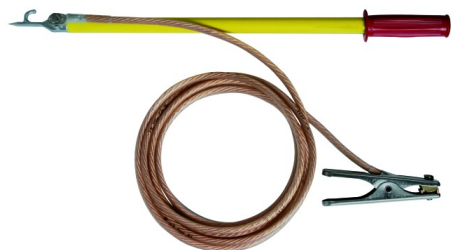

## EV TES 465 EZ (758 021)

Figure without obligation

Figure without obligation

Type	EV TES 465 EZ
Part No.	758 021
Cable length	3500 mm
Cable cross-section	16 mm <sup>2</sup>
Cable sheath	Transparent
Material (earthing cable)	Cu, highly flexible
Tube length	465 mm
Total length (l <sub>G</sub> )	550 mm
Clamping range	Up to 18 mm
Use	Not suitable for use in wet weather conditions
Material (contact and coupling electrode)	Zamak
Material (insulating tube)	Glass-fibre reinforced polyester tube
Weight	1,1 kg
Customs tariff number (Comb. Nomenclature EU)	85369095
GTIN	4013364099005
PU	1 pc(s)