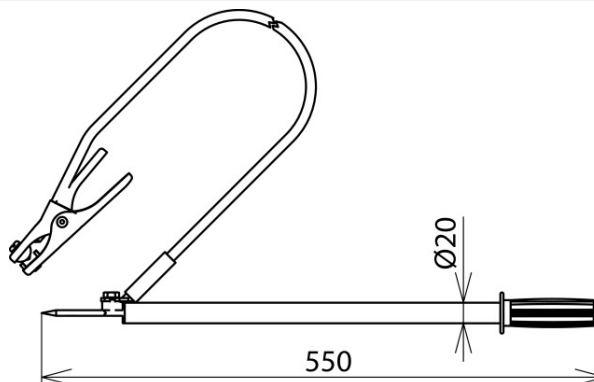

## EV TES 465 EZ (758 021)

Figure without obligation

Figure without obligation

Type	EV TES 465 EZ
Part No.	758 021
Cable length	3500 mm
Cable cross-section	16 mm <sup>2</sup>
Cable sheath	Transparent
Material (earthing cable)	Cu, highly flexible
Tube length	465 mm
Total length (l <sub>G</sub> )	550 mm
Clamping range	Up to 18 mm
Use	Not suitable for use in wet weather conditions
Material (contact and coupling electrode)	Zamak
Material (insulating tube)	Glass-fibre reinforced polyester tube
Weight	1,1 kg
Customs tariff number (Comb. Nomenclature EU)	85369095
GTIN	4013364099005
PU	1 pc(s)