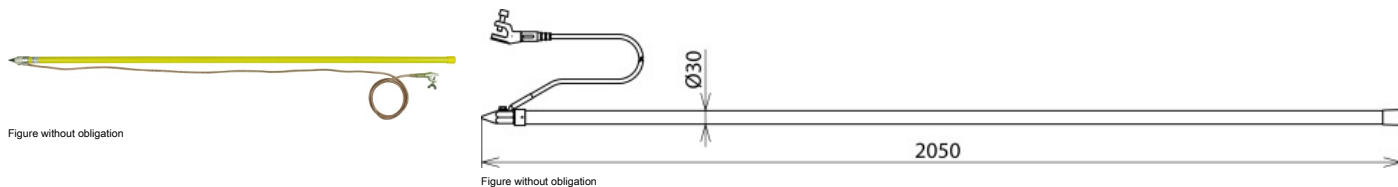

## EV TS 2000 EK (758 001)

Type	EV TS 2000 EK
Part No.	758 001
Cable length	3500 mm
Cable cross-section	16 mm <sup>2</sup>
Cable sheath	Transparent
Material (earthing cable)	Cu, highly flexible
Tube length	2000 mm
Total length (l <sub>Σ</sub> )	2050 mm
Clamping range	Up to 20 mm
Use	Not suitable for use in wet weather conditions
Material (contact electrode)	Cu alloy/gal Sn
Material (insulating tube)	Glass-fibre reinforced polyester tube
Weight	2,21 kg
Customs tariff number (Comb. Nomenclature EU)	85369095
GTIN	4013364004030
PU	1 pc(s)