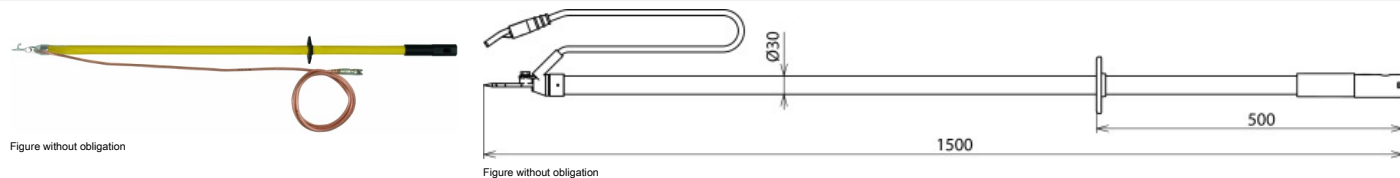

EV TES STK 1500 KS (758 025)

PK1 anti-rotation crimped cable lug (hole Ø12.5 mm)

Type	EV TES STK 1500 KS
Part No.	758 025
Cable length	3500 mm
Cable cross-section	16 mm ²
Cable sheath	Transparent
Material (earthing cable)	Cu, highly flexible
Tube length	1310 mm
Total length (l _G)	1500 mm
Use	Not suitable for use in wet weather conditions
Material (contact and coupling electrode)	Zamak
Material (insulating tube)	Glass-fibre reinforced polyester tube
Weight	1,49 kg
Customs tariff number (Comb. Nomenclature EU)	85369095
GTIN	4013364127838
PU	1 pc(s)

We reserve the right to introduce changes in performance, configuration and technology, dimensions, weights and materials in the course of technical progress. The figures are shown without obligation.