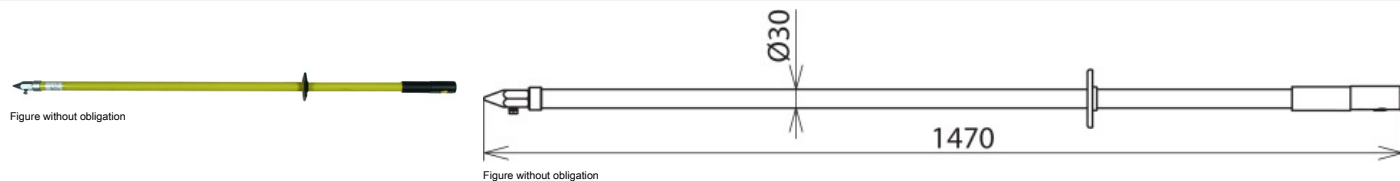

## EV TS STK 1470 (758 075)

Discharge device with contact electrode.

Can be combined with earth cable (Part No. 758 116, 758 125, 758 135 or 758 216).

Type	EV TS STK 1470
Part No.	758 075
Tube length	1310 mm
Total length (l <sub>G</sub> )	1470 mm
Screw	M8 x 20 mm
Use	Not suitable for use in wet weather conditions
Material (contact electrode)	Cu alloy/gal Sn
Material (insulating tube)	Glass-fibre reinforced polyester tube
Weight	1,08 kg
Customs tariff number (Comb. Nomenclature EU)	85369095
GTIN	4013364247789
PU	1 pc(s)