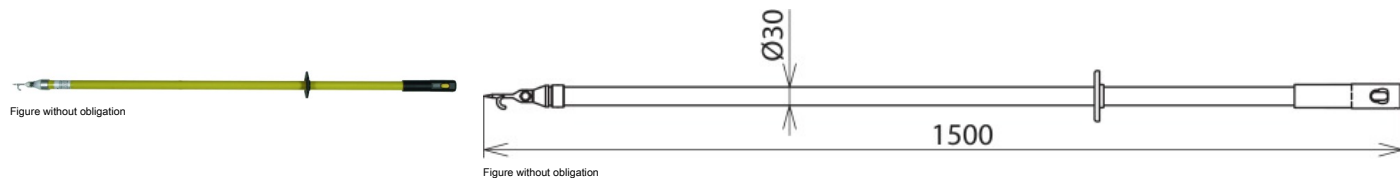

EV TES STK 1500 (758 085)

Discharge device with contact and coupling electrode.

Can be combined with earth cable (Part No. 758 116, 758 125, 758 135 or 758 216).

Type	EV TES STK 1500
Part No.	758 085
Tube length	1310 mm
Total length (l _G)	1500 mm
Screw	M8 x 20 mm
Use	Not suitable for use in wet weather conditions
Material (contact and coupling electrode)	Zamak
Material (insulating tube)	Glass-fibre reinforced polyester tube
Weight	750 g
Customs tariff number (Comb. Nomenclature EU)	85369095
GTIN	4013364247819
PU	1 pc(s)