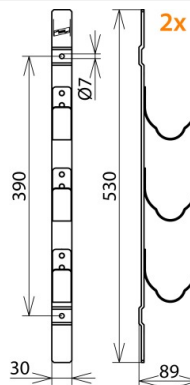

HV 3HH (700 015)

Figure without obligation

Figure without obligation

Type	HV 3HH
Part No.	700 015
Consisting of	2x HV 3HH ET
For	3 HH fuses
Material	Steel
Colour	Grey
Weight	1,41 kg
Customs tariff number (Comb. Nomenclature EU)	85389099
GTIN	4013364007192
PU	1 pc(s)

We reserve the right to introduce changes in performance, configuration and technology, dimensions, weights and materials in the course of technical progress. The figures are shown without obligation.