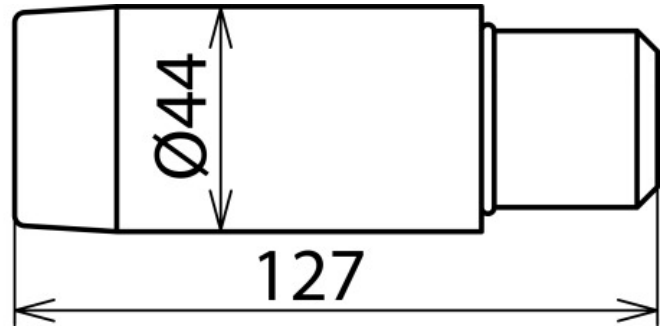

EFS L 127 (767 576)

- For use in wet weather conditions

Figure without obligation

Figure without obligation

Type	EFS L 127
Part No.	767 576
Category	L
Total length (l _G)	127 mm
Material	Plastic
Colour	Black •
For use at	☀
Weight	214 g
Customs tariff number (Comb. Nomenclature EU)	90309000
GTIN	4013364124998
PU	1 pc(s)