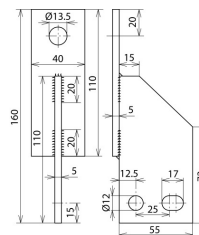

## BF DIN (994 054)

Figure without obligation

Type	BF DIN
Part No.	994 054
Type of fixing	DIN
Weight	400 g
Customs tariff number (Comb. Nomenclature EU)	85389099
GTIN	4013364103191
PU	1 pc(s)

We reserve the right to introduce changes in performance, configuration and technology, dimensions, weights and materials in the course of technical progress. The figures are shown without obligation.