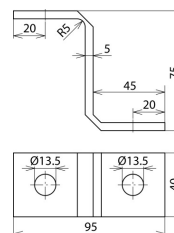

BF WI (994 055)

Figure without obligation

Type	BF WI
Part No.	994 055
Type of fixing	Fixing angle
Weight	200 g
Customs tariff number (Comb. Nomenclature EU)	85389099
GTIN	4013364103207
PU	1 pc(s)

We reserve the right to introduce changes in performance, configuration and technology, dimensions, weights and materials in the course of technical progress. The figures are shown without obligation.