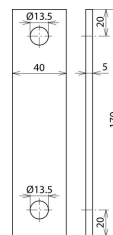

BF NEMA (994 056)

Figure without obligation

Type	BF NEMA
Part No.	994 056
Type of fixing	NEMA
Weight	300 g
Customs tariff number (Comb. Nomenclature EU)	85389099
GTIN	4013364103214
PU	1 pc(s)

We reserve the right to introduce changes in performance, configuration and technology, dimensions, weights and materials in the course of technical progress. The figures are shown without obligation.