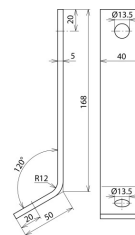

## BF WA (994 057)

Figure without obligation

Type	BF WA
Part No.	994 057
Type of fixing	wall
Weight	300 g
Customs tariff number (Comb. Nomenclature EU)	85389099
GTIN	4013364103221
PU	1 pc(s)

We reserve the right to introduce changes in performance, configuration and technology, dimensions, weights and materials in the course of technical progress. The figures are shown without obligation.