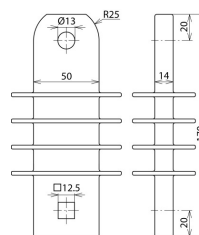

BF IH (994 060)

Figure without obligation

Type	BF IH
Part No.	994 060
Type of fixing	insulation
Weight	325 g
Customs tariff number (Comb. Nomenclature EU)	85389099
GTIN	4013364103252
PU	1 pc(s)

We reserve the right to introduce changes in performance, configuration and technology, dimensions, weights and materials in the course of technical progress. The figures are shown without obligation.