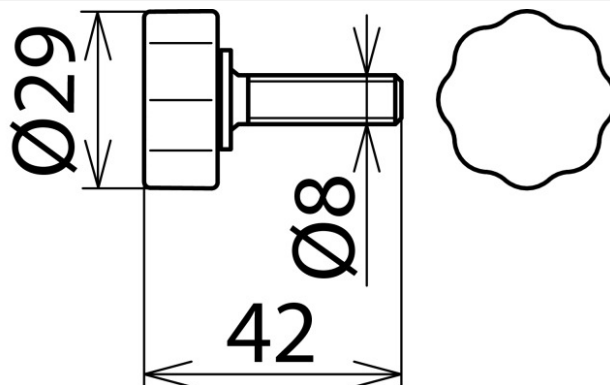

KS SG BLS 8 (766 105)

Figure without obligation

Figure without obligation

Type	KS SG BLS 8
Part No.	766 105
Total length (l _G)	42 mm
Suitable for	Universal gear coupling
Weight	10 g
Customs tariff number (Comb. Nomenclature EU)	90330090
GTIN	4013364125988
PU	1 pc(s)