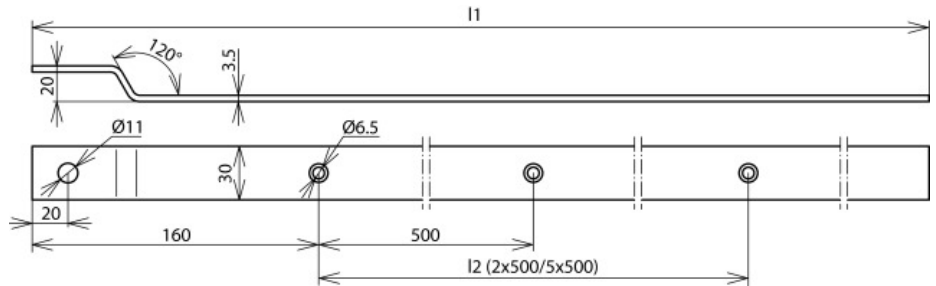

AF 30X3.5 V4A ZW 1500 (860 315)

Figure without obligation

Type	AF 30X3.5 V4A ZW 1500
Part No.	860 315
Material	StSt (V4A)
Material No.	1.4571 / 1.4404
ASTM / AISI:	316Ti / 316L
Length (l1)	1500 mm
Dimension	30 x 3.5 mm
Connection	isolating clamp or clamping screw connector
Fixing	[3x] Ø6.5 mm
Bore distance	500 mm
Cross-section	105 mm ²
Standard	EN 62561-2
Weight	1,25 kg
Customs tariff number (Comb. Nomenclature EU)	85389099
GTIN	4013364150058
PU	5 pc(s)

Other dimensions available upon request.