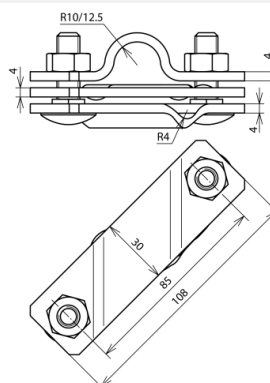

## AS S TE 20 7.10 FL40 CU (620 017)

Figure without obligation

Type	AS S TE 20 7.10 FL40 CU
Part No.	620 017
Material	Cu
Clamping range Rd / Fl	7-10 / -40 mm
Clamping range (stranded / cable)	35-95 mm <sup>2</sup>
Type for earth rods	Ø20 mm
Screw	⬆ M10 x 35 mm
Material of screw / nut	StSt
Short-circuit current (50 Hz) (1 s; ≤ 300 °C)	29.0 kA
Standard	EN 62561-1
Weight	420 g
Customs tariff number (Comb. Nomenclature EU)	85389099
GTIN	4013364026612
PU	1 pc(s)