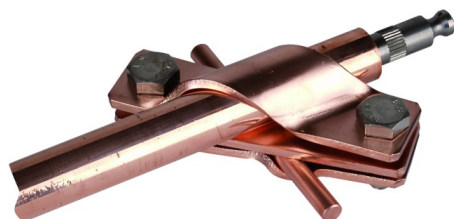

## AS S TE 20 7.10 FL40 CU (620 017)

Figure without obligation

Type	AS S TE 20 7.10 FL40 CU
Part No.	620 017
Material	Cu
Clamping range Rd / Fl	7-10 / -40 mm
Clamping range (stranded / cable)	35-95 mm <sup>2</sup>
Type for earth rods	Ø20 mm
Screw	⬆ M10 x 35 mm
Material of screw / nut	StSt
Short-circuit current (50 Hz) (1 s; ≤ 300 °C)	29.0 kA
Standard	EN 62561-1
Weight	420 g
Customs tariff number (Comb. Nomenclature EU)	85389099
GTIN	4013364026612
PU	1 pc(s)