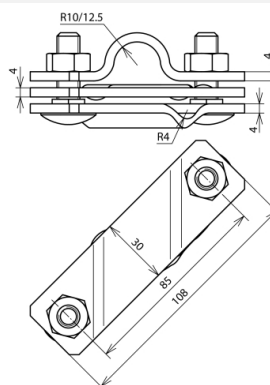

AS S TE 25 7.10 FL40 V4A (649 015)

Figure without obligation

Type	AS S TE 25 7.10 FL40 V4A
Part No.	649 015
Material	StSt (V4A)
Clamping range Rd / FI	7-10 / -40 mm
Clamping range (stranded / cable)	35-95 mm ²
Type for earth rods	Ø25 mm
Screw	☛ M10 x 35 mm
Material of screw / nut	StSt (V4A)
Material No.	1.4571 / 1.4404 / 1.4401
Short-circuit current (50 Hz) (1 s; ≤ 300 °C)	8 kA
Weight	300 g
Customs tariff number (Comb. Nomenclature EU)	85389099
GTIN	4013364119376
PU	20 pc(s)

We reserve the right to introduce changes in performance, configuration and technology, dimensions, weights and materials in the course of technical progress. The figures are shown without obligation.