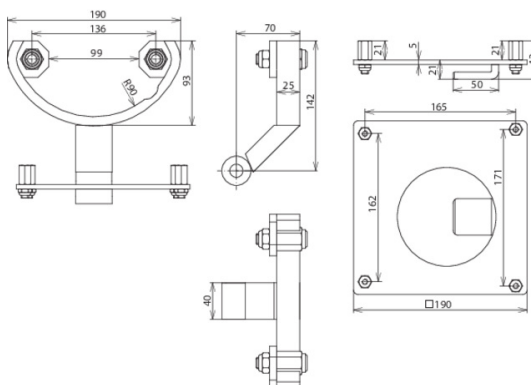

HA VH AT (600 029)

Figure without obligation

Type	HA VH AT
Part No.	600 029
Types	Cobra Combi, CP Red Hawk (Cobra Standard)
Material	St/tZn
Weight	5,3 kg
Customs tariff number (Comb. Nomenclature EU)	73269098
GTIN	4013364026803
PU	1 pc(s)

We reserve the right to introduce changes in performance, configuration and technology, dimensions, weights and materials in the course of technical progress. The figures are shown without obligation.