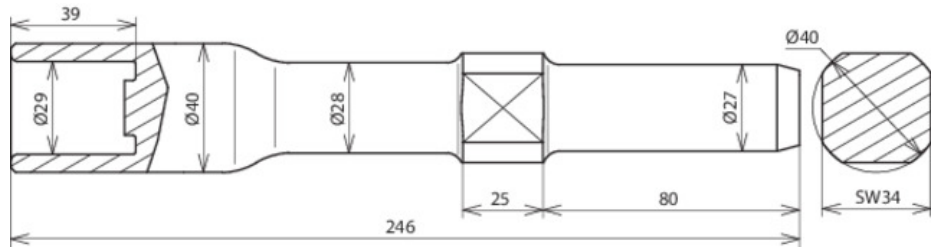

HE RE 27 R27 VH WN STBLANK (649 005)

Figure without obligation

Design for tubular earth rods Ø27 mm (St/tZn) Wacker Neuson

Type	HE RE 27 R27 VH WN STBLANK
Part No.	649 005
Type	EH 22/400, EH 23/230, EH 24/042/200, BH 23 and BHF 30
Support	round Ø27 x 80 mm
Material	St/bare
Bore (d1 x l1)	29 x 39 mm
Length	246 mm
Earth rod diameter	27 mm
Earth rod type	RE
Weight	1,41 kg
Customs tariff number (Comb. Nomenclature EU)	82055980
GTIN	4013364119437
PU	1 pc(s)