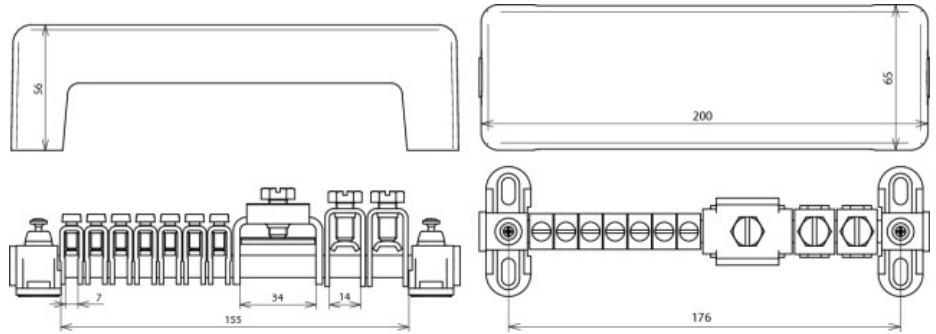

PAS AH RK 7X25 2X8.10 1XFL30 (563 010)

Figure without obligation

Type	PAS AH RK 7X25 2X8.10 1XFL30
Part No.	563 010
Connection (solid / stranded)	7x 2,5-25 mm ²
Connection Rd (solid / stranded / cable)	2x 8-10 mm or 16-95 mm ²
Connection Fl	1x -30 x 4 mm
Clamping bar	brass/gal Sn
Cross section	100 mm ²
Fixing	[4x] 6 x 12 mm
Standard	EN 62561-1
Weight	469 g
Customs tariff number (Comb. Nomenclature EU)	85389099
GTIN	4013364027800
PU	1 pc(s)

We reserve the right to introduce changes in performance, configuration and technology, dimensions, weights and materials in the course of technical progress. The figures are shown without obligation.