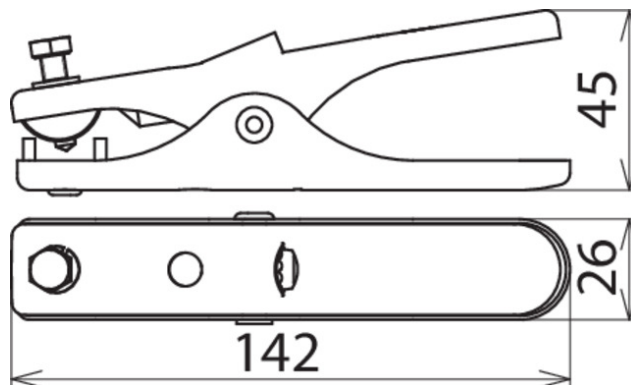

EZ 16 FL13 ASM6 V2A (546 002)

Figure without obligation

Type	EZ 16 FL13 ASM6 V2A
Part No.	546 002
Material of tongs	StSt
Clamping range Rd / FI	up to Ø16 / up to 13 mm
Length	140 mm
Connection screw	M6 x 12 mm
Material of screw	StSt
Cable lug	25 (Sn) mm ²
Weight	177 g
Customs tariff number (Comb. Nomenclature EU)	85359000
GTIN	4013364004016
PU	1 pc(s)

We reserve the right to introduce changes in performance, configuration and technology, dimensions, weights and materials in the course of technical progress. The figures are shown without obligation.