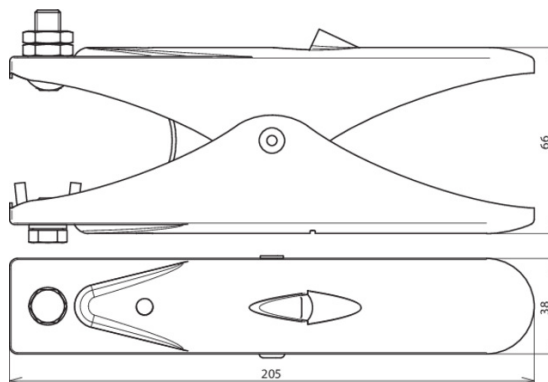

## EZ 55 FL45 ASM10 V2A (546 001)

Figure without obligation

Type	EZ 55 FL45 ASM10 V2A
Part No.	546 001
Material of tongs	StSt
Clamping range Rd / FI	up to Ø55 / up to 45 mm
Length	205 mm
Connection nut	M10
Material of screw	StSt
Weight	470 g
Customs tariff number (Comb. Nomenclature EU)	85359000
GTIN	4013364019973
PU	1 pc(s)

We reserve the right to introduce changes in performance, configuration and technology, dimensions, weights and materials in the course of technical progress. The figures are shown without obligation.