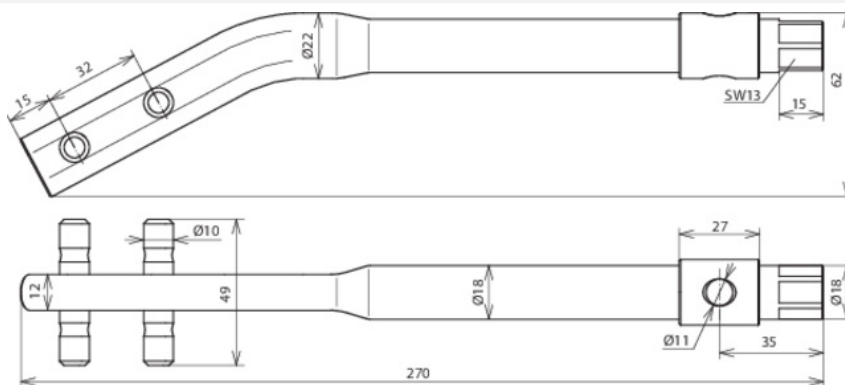

**RE GK 8.10 SW13 STBRUE (595 000)**

Figure without obligation

Width across flats (A/F 13) for screwing.

Type	RE GK 8.10 SW13 STBRUE
Part No.	595 000
Material	St/burnished
Application Rd	8-10 mm
Length	260 mm
Weight	329 g
Customs tariff number (Comb. Nomenclature EU)	82055980
GTIN	4013364046535
PU	1 pc(s)

We reserve the right to introduce changes in performance, configuration and technology, dimensions, weights and materials in the course of technical progress. The figures are shown without obligation.