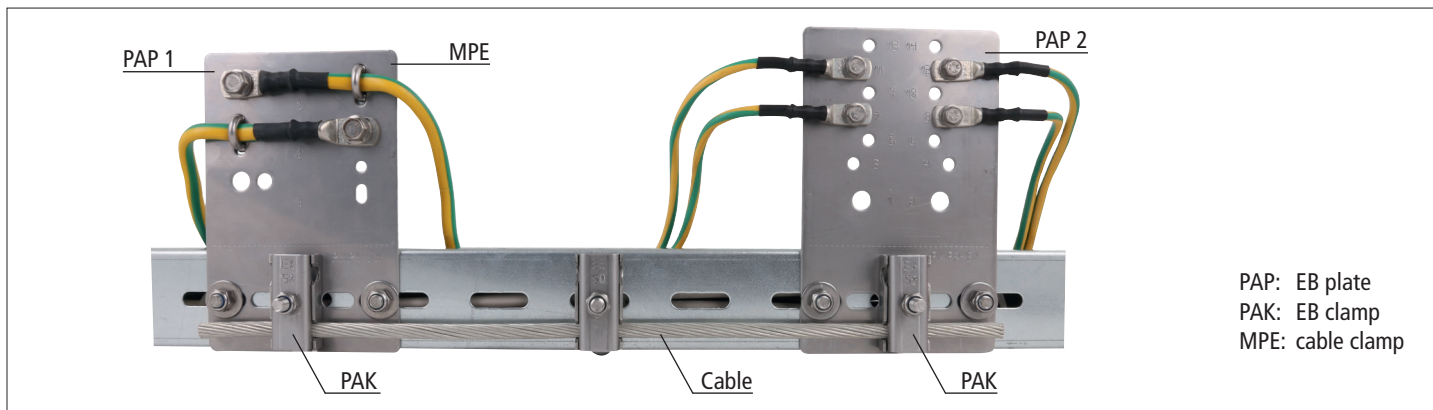

Equipotential bonding on cable tray systems for Ex areas zone 2/22

Compatible cable tray systems

Supplier	Designation	Type	Height mm	Rows of holes	Hole spacing M / M mm	Hole M mm	Hole dimensions mm
PUK	Cable tray	RG 60	60	2	50 / 50	6	6.5 x 30
PUK	Cable tray	RGS 60	60	2	50 / 50	6	6.5 x 30
PUK	Cable tray	RGL 60	60	2	50 / 50	6	7.0 x 38
PUK	Cable tray	RG 85	85	3	50 / 50	6	6.5 x 30
PUK	Cable tray	RGS 85	85	3	50 / 50	6	6.5 x 30
PUK	Cable tray	RG 110	110	4	50 / 50	6	6.5 x 30
PUK	Cable tray	RGS 110	110	4	50 / 50	6	6.5 x 30
PUK	Cable ladder	LG 60	60	1 in centre	50 / 50	8	9.0 x 35
PUK	Cable ladder	LGG 60	60	1	50 / 50	8	9.0 x 35
PUK	Cable ladder	LGG 100	100	2	50 / 50	8	9.0 x 35
PUK	Cable ladder	LGG 100	100	2	50 / 50	8	9.0 x 35

Supplier	Designation	Type	Height mm	Rows of holes	Hole spacing M / M mm	Hole M mm	Hole dimensions mm
R+R Wilden	Wire cable tray	GI 06	60				
R+R Wilden	Wire cable tray	GI 12	60				
R+R Wilden	Wire cable tray	GI 20	60				
R+R Wilden	Wire cable tray	GI 30	60				
R+R Wilden	Wire cable tray	GI 50	50				
R+R Wilden	Wire cable tray	G 100	100				
R+R Wilden	Cable ladder	KB 60	60	1		8	

Supplier	Designation	Type	Height mm	Rows of holes	Hole spacing M / M mm	Hole M mm	Hole dimensions mm
NIEDAX/Rico	Cable tray	RLV 60	60	2			
NIEDAX/Rico	Cable tray	RL 60	60	2	50 / 50	6	7.0 x 33
NIEDAX/Rico	Cable tray	RLVC 60	60	2			
NIEDAX/Rico	Cable tray	KL 60	60	1 mittig	25 / 25	8	9.0 x 15
NIEDAX/Rico	Wide span cable tray	WRL 105	105	2			

Test of compatibility with further cable tray systems on request.