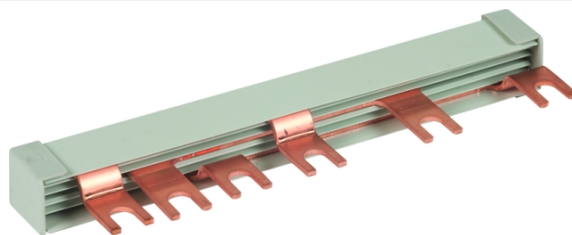

## MVS 3 6 8 (900 813)

- Allows compact connection of arresters with each other and with other DIN rail mounted devices

Figure without obligation

Type	MVS 3 6 8
Part No.	900 813
Type	three-phase
Number of contact studs	6
Max. installation length	8 module(s)
Nominal cross-section	16 mm <sup>2</sup>
Weight	67 g
Customs tariff number (Comb. Nomenclature EU)	85369095
GTIN	4013364090842
PU	1 pc(s)