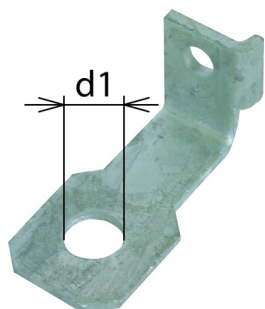

AB EXFS IF1 W 22 (923 322)

Angled connection bracket for EXFS ...; diameter corresponds to the bolt diameter of the flange joint; material: St/tZn.

| Type | AB EXFS IF1 W 22 |
|--|------------------|
| Part No. | 923 322 |
| Design | angled |
| Material | St/tZn |
| Borehole diameter d1 | 22 mm |
| Weight | 96 g |
| Customs tariff number (Comb. Nomenclature EU) | 85369095 |
| GTIN | 4013364150805 |
| PU | 1 pc(s) |