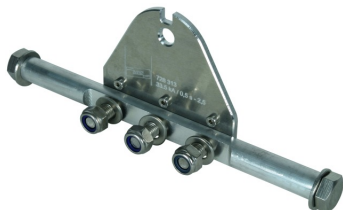

## Phase Connecting Elements for Overhead Lines Accessories

### PAP 3 M12 SSM B13 RB (728 313)

Phase connecting plate for phase clamps.

Type	PAP 3 M12 SSM B13 RB
Part No.	728 313
Anti-rotation cable lug	PK1
Borehole	Ø12.5 mm
Max. short-circuit current $I_k$ 0.5 s	33.5 kA
Max. short-circuit current $I_k$ 1 s	23.7 kA
Weight	612 g
Customs tariff number (Comb. Nomenclature EU)	85389099
GTIN	4013364157132
PU	1 pc(s)