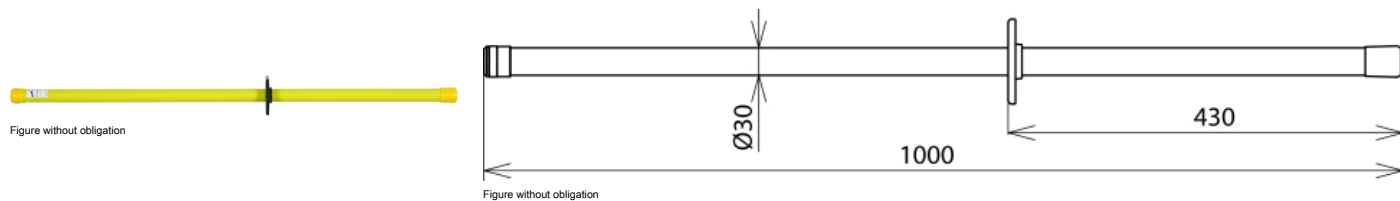

ES SK 1000 (761 010)

Type	ES SK 1000
Part No.	761 010
Total length (l _g)	1000 mm
Length (handle) (l _h)	430 mm
Max. load on the operating head	35 kg
Temperature range	-25 °C ... +55 °C
For use in	Indoor and outdoor installations
Material (insulating tube)	Glass-fibre reinforced polyester tube
Diameter	30 mm
Supporting head for	Hexagon shaft (width across flats 19 mm)
Anti-rotation plug-in coupling including end fitting	No
Type of device	Earthing stick
Weight	980 g
Customs tariff number (Comb. Nomenclature EU)	85389099
GTIN	4013364000155
PU	1 pc(s)