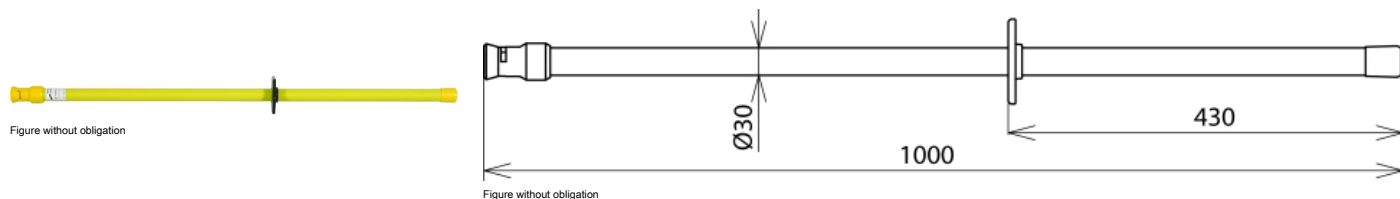

## ES SQ 1000 (761 011)

Type	ES SQ 1000
Part No.	761 011
Total length (l <sub>g</sub> )	1000 mm
Length (handle) (l <sub>h</sub> )	430 mm
Max. load on the operating head	35 kg
Standard	T pin shaft DIN 48087
Temperature range	-25 °C ... +55 °C
For use in	Indoor and outdoor installations
Material (insulating tube)	Glass-fibre reinforced polyester tube
Diameter	30 mm
Supporting head for	T pin shaft
Anti-rotation plug-in coupling including end fitting	No
Type of device	Earthing stick
Weight	1,05 kg
Customs tariff number (Comb. Nomenclature EU)	85389099
GTIN	4013364000230
PU	1 pc(s)