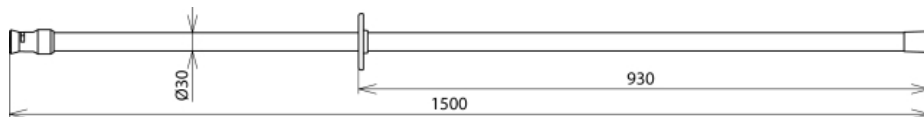

ES SQ 1500 (761 016)

Figure without obligation

Figure without obligation

Type	ES SQ 1500
Part No.	761 016
Total length (l _c)	1500 mm
Length (handle) (l _h)	930 mm
Max. load on the operating head	35 kg
Standard	T pin shaft DIN 48087
Temperature range	-25 °C ... +55 °C
For use in	Indoor and outdoor installations
Material (insulating tube)	Glass-fibre reinforced polyester tube
Diameter	30 mm
Supporting head for	T pin shaft
Anti-rotation plug-in coupling including end fitting	No
Type of device	Earthing stick
Weight	1,36 kg
Customs tariff number (Comb. Nomenclature EU)	85389099
GTIN	4013364000247
PU	1 pc(s)