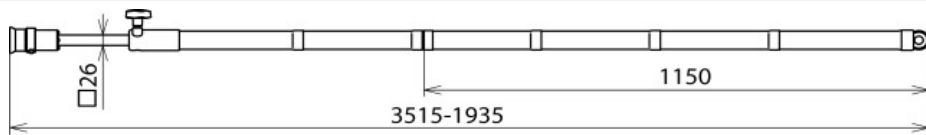

ESTC SQL RW 3500 (769 352)

Figure without obligation

Figure without obligation

Type	ESTC SQL RW 3500
Part No.	769 352
Total length ($l_{G \max}$ / $l_{G \min}$)	3515 / 1935 mm
Handle length (l_H)	1150 mm
Max. load on the operating head ($l_{G \max}$ / $l_{G \min}$)	12 / 35 kg
DB drawing No.	3 Ebgw 01.58
DB material No.	157 534
Material (insulating tube)	Glass-fibre reinforced polyester tube
Material (star knob)	Aluminium alloy
End fitting	Aluminium / rubber eye
Standard	EN/IEC 61230 (DIN VDE 0683-100)
Temperature range	-25 °C ... +55 °C
Weight	3,7 kg
Customs tariff number (Comb. Nomenclature EU)	85389099
GTIN	4013364007345
PU	1 pc(s)