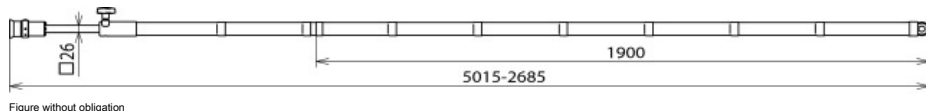

ESTC SQL RW 5000 (769 502)

Figure without obligation

Type	ESTC SQL RW 5000
Part No.	769 502
Total length ($l_{G \max}$ / $l_{G \min}$)	5015 / 2685 mm
Handle length (l_{H})	1900 mm
Max. load on the operating head ($l_{G \max}$ / $l_{G \min}$)	10 / 35 kg
DB drawing No.	3 Ebgw 01.52
DB material No.	157 533
Material (insulating tube)	Glass-fibre reinforced polyester tube
Material (star knob)	Aluminium alloy
End fitting	Aluminium / rubber eye
Standard	EN/IEC 61230 (DIN VDE 0683-100)
Temperature range	-25 °C ... +55 °C
Weight	5,6 kg
Customs tariff number (Comb. Nomenclature EU)	85389099
GTIN	4013364004542
PU	1 pc(s)