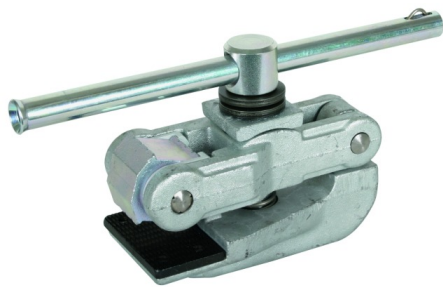

## SAK PFE KN AB29 (792 451)

- Earthing clamp for railway tracks
- With detachable tommy bar (locking spring)
- For profile-free earthing of track profiles S49, S54, S64 and UIC60

Figure without obligation

Figure without obligation

Type	SAK PFE KN AB29
Part No.	792 451
Anti-rotation cable lug	PK2 (Ø10.5 mm)
Cable material	Al
For cable cross-section	70 mm <sup>2</sup>
Max. short-circuit current I <sub>k</sub> 0.06 s	32.0 kA
DB drawing No.	Ebgw 01.82
Material (pressure plate)	Hardened steel
Material (clamp body)	MCl/tZn
Material (shaft)	Stainless steel
Weight	2,6 kg
Customs tariff number (Comb. Nomenclature EU)	85389099
GTIN	4013364230170
PU	1 pc(s)