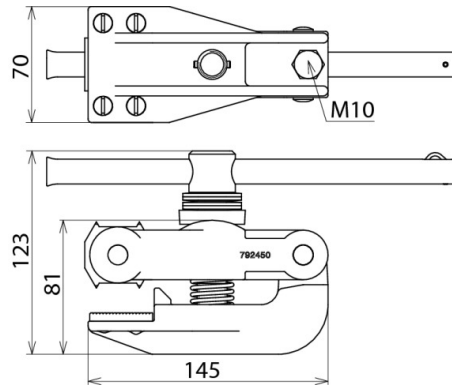

## SAK PFE KN AB29 (792 451)

- Earthing clamp for railway tracks
- With detachable tommy bar (locking spring)
- For profile-free earthing of track profiles S49, S54, S64 and UIC60

Figure without obligation

Figure without obligation

Type	SAK PFE KN AB29
Part No.	792 451
Anti-rotation cable lug	PK2 (Ø10.5 mm)
Cable material	Al
For cable cross-section	70 mm <sup>2</sup>
Max. short-circuit current I <sub>k</sub> 0.06 s	32.0 kA
DB drawing No.	Ebgw 01.82
Material (pressure plate)	Hardened steel
Material (clamp body)	MCl/tZn
Material (shaft)	Stainless steel
Weight	2,6 kg
Customs tariff number (Comb. Nomenclature EU)	85389099
GTIN	4013364230170
PU	1 pc(s)