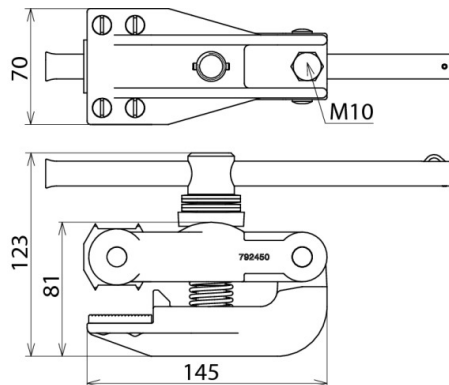

## SAK PFE KN (792 450)

- Earthing clamp for railway tracks
- With detachable tommy bar (locking spring)
- For profile-free earthing of track profiles S49, S54, S64 and UIC60

Figure without obligation

Figure without obligation

Type	SAK PFE KN
Part No.	792 450
Anti-rotation cable lug	PK2 (Ø10.5 mm)
Cable material	Cu
For cable cross-section	50 mm <sup>2</sup>
Max. short-circuit current I <sub>k</sub> 0.06 s	34.0 kA
DB drawing No.	3 Ebgw 01.53
DB material No.	157 535
Material (pressure plate)	Hardened steel
Material (clamp body)	MCl/tZn
Material (shaft)	Stainless steel
Weight	2,6 kg
Customs tariff number (Comb. Nomenclature EU)	85389099
GTIN	4013364051744
PU	1 pc(s)