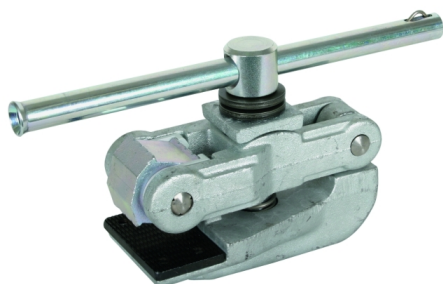

## SAK PFE KN (792 450)

- Earthing clamp for railway tracks
- With detachable tommy bar (locking spring)
- For profile-free earthing of track profiles S49, S54, S64 and UIC60

Figure without obligation

Figure without obligation

Type	SAK PFE KN
Part No.	792 450
Anti-rotation cable lug	PK2 (Ø10.5 mm)
Cable material	Cu
For cable cross-section	50 mm <sup>2</sup>
Max. short-circuit current I <sub>k</sub> 0.06 s	34.0 kA
DB drawing No.	3 Ebgw 01.53
DB material No.	157 535
Material (pressure plate)	Hardened steel
Material (clamp body)	MCl/tZn
Material (shaft)	Stainless steel
Weight	2,6 kg
Customs tariff number (Comb. Nomenclature EU)	85389099
GTIN	4013364051744
PU	1 pc(s)